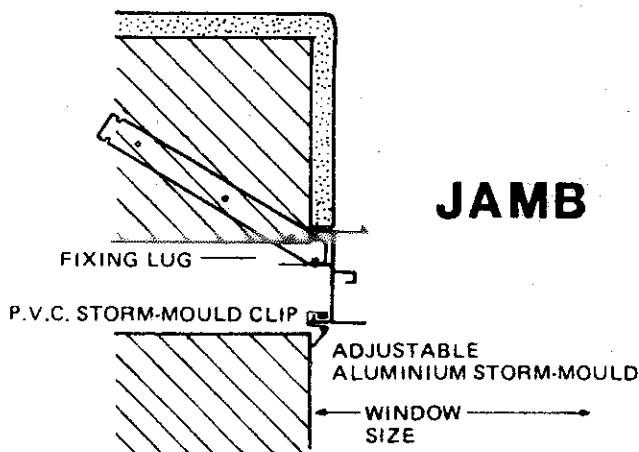

ION DETAILS

CAVITY BRICK

ugs for windows with factory fitted reveals should be made 55mm
 he window frame sizes shown.
 opening same as frame size, snap off fins fixing lugs available to suit.
 brick frame size less 14mm to allow stormmould adjustment.