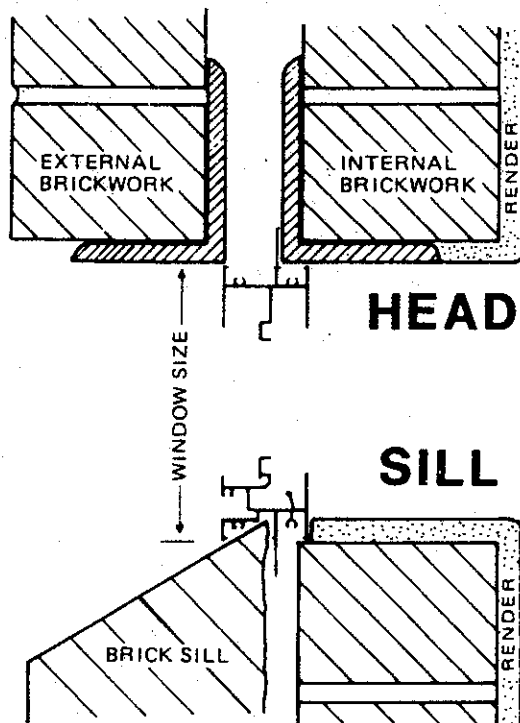

ION DETAILS

CAVITY BRICK

ugs for windows with factory fitted reveals should be made 55mm
 he window frame sizes shown.
 opening same as frame size, snap off fins fixing lugs available to suit.
 brick frame size less 14mm to allow stormmould adjustment.